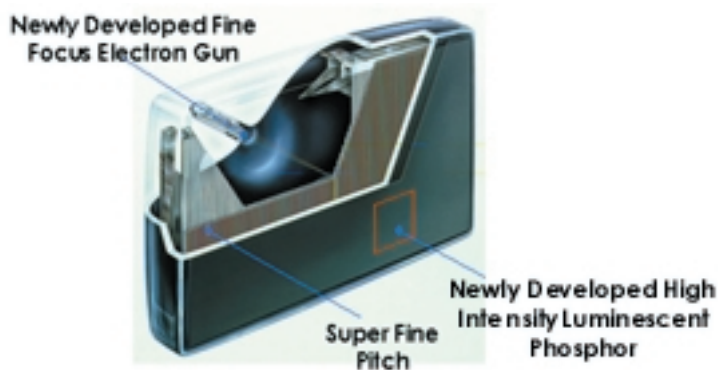

XBR

SUPER FINE PITCH

DRC
Digital Reality Creation

MID Multi Image Driver

CineMotion
reverse 3-2 pull down technology

TruSurround™
with SRS (SOUND RECOVERY SYSTEM) 3D

MEMORY STICK

i™

HDMI™
HIGH-DEFINITION MULTIMEDIA INTERFACE

Energy Star

Super Fine Pitch™ CRT provides better image detail with high definition sources. The Aperture Grill was improved by making the vertical slits a finer pitch that increases the number of slits by up to 65% (16x9 base). Also improved were the High Precision Deflection Yoke, Fine Focus Electron Gun and the inclusion of higher intensity Luminescent Phosphors. The result is a more detailed image for both moving and still images, higher resolution picture quality, and better edge detail.

Digital Reality Creation™ MultiFunction V1 Circuitry raises standard definition signals to HD quality via a digital bit mapping process, which is user adjustable. The end result? A display of clear, stable images from any video source.

KD-34XBR960

Features

Video

- Dynamic Focus™ Circuitry
- Dynamic Picture Circuitry
- Trinitone® Color Temperature
- ClearEdge VM™ (Wideband Velocity Modulation Scanning)
- Vertical Aperture Compensation
- Vertical Center Adjustment
- 3 D Digital Comb Filter
- Auto Pedestal Clamp
- Auto White Balance
- High Voltage Regulator
- HD Detailer™ Wideband Video Amplifier
- NTSC Color System
- ID1 detection
- Magnetic Quadruple Pole
- Tilt correction
- Vertical Correction
- Vertical Size Adjustment